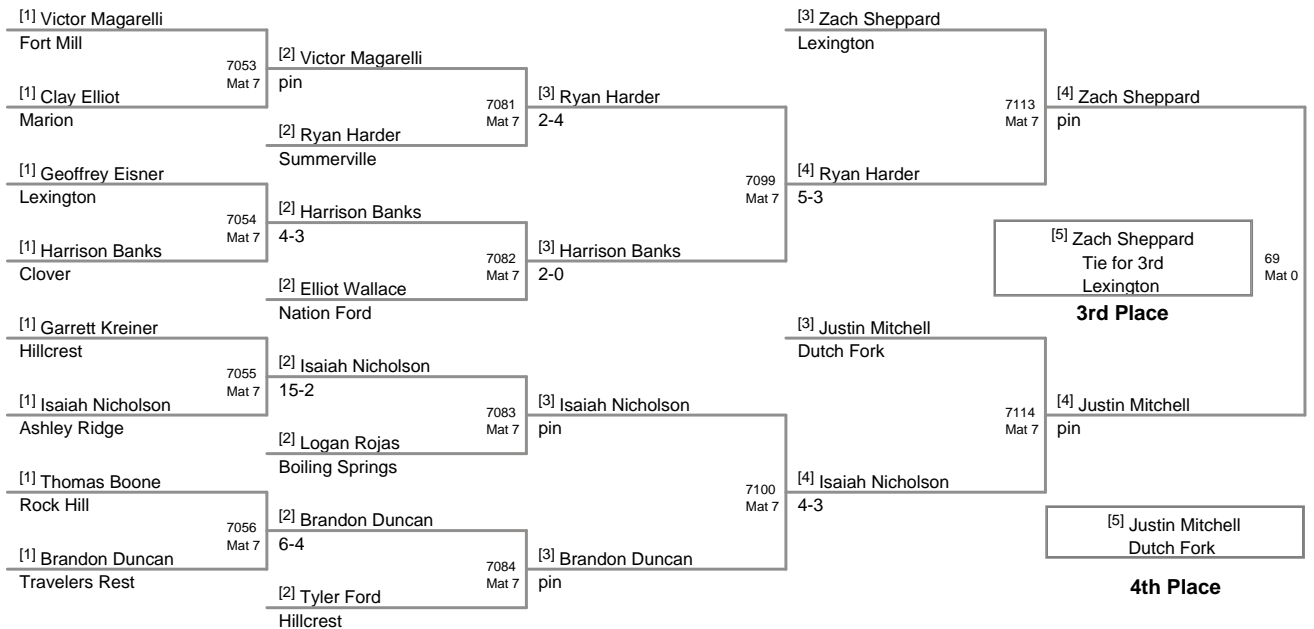

2011 Carolina Invitational
JV

119 Lbs