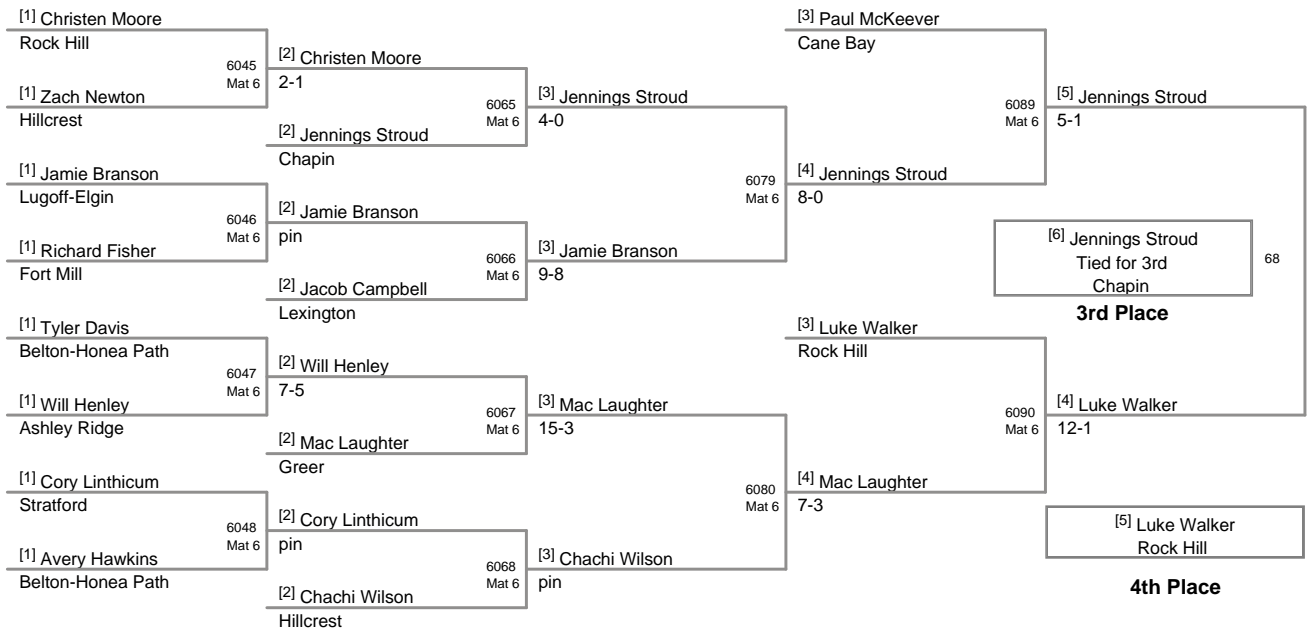

2011 Carolina Invitational
JV

112 Lbs