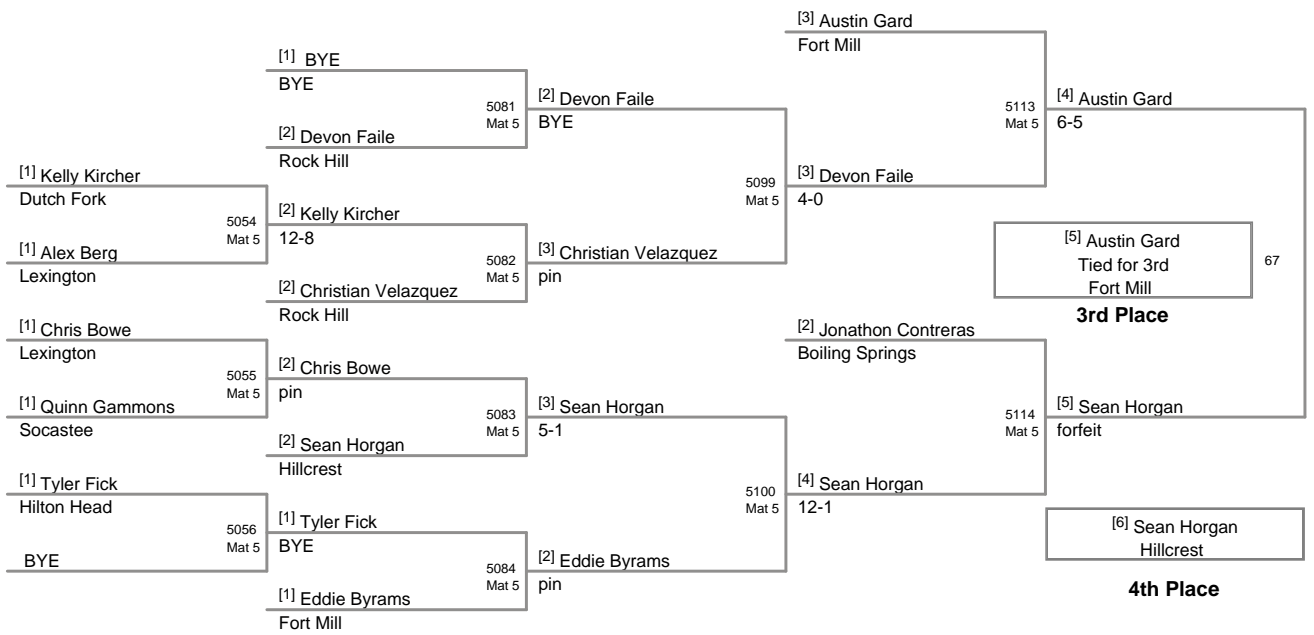

Plc	Points	Team	CH	CONS
1	150	Lexington	-	-
2	146.5	Rock Hill	-	-
3	90	Fort Mill	-	-
4	89.5	Lugoff-Elgin	-	-
5	89	Ashley Ridge	-	-
6	83	Hillcrest	-	-
7	82	South Pointe	-	-
8	71	Beaufort	-	-
9	70	Fort Dorchester	-	-
10	68	Summerville	-	-
11	62.5	Dutch Fork	-	-
12	40	Sumter	-	-
13	34	Cane Bay	-	-
14	32	Boiling Springs	-	-
15	31	Chapin	-	-
16	25	Dorman	-	-
17	23	West Oak	-	-
18	15	Eastside	-	-
18	15	Wade Hampton	-	-
20	12	Byrnes	-	-
20	12	Clover	-	-
22	11	Edisto	-	-
22	11	Emerald	-	-
22	11	Nation Ford	-	-
22	11	Northwestern	-	-
22	11	Waccamaw	-	-
27	9	Hanahan	-	-
28	8	Gilbert	-	-
29	7	Chapman	-	-
29	7	Laurens	-	-
31	6	Berkley	-	-
32	5	Buford	-	-
32	5	Greer	-	-
32	5	Woodruff	-	-
35	4	James Island	-	-
35	4	Richland Northeast	-	-
35	4	Socastee	-	-
35	4	Travelers Rest	-	-
39	3	Belton-Honea Path	-	-
39	3	Stratford	-	-
41	2	Irmo	-	-
42	1	Crescent	-	-
43	0	Aynor	-	-
43	0	Battery Creek	-	-
43	0	Carolina Forest	-	-
43	0	Gaffney	-	-
43	0	Hilton Head	-	-
43	0	Marion	-	-
43	0	TL Hanna	-	-
43	0	Union	-	-

Plc	Points	Team	CH	CONS
43	0	Wando	-	-
43	0	White Knoll	-	-
43	0	Woodmont	-	-
43	0	York	-	-

2011 Carolina Invitational  
JV

**103 Lbs**

2011 Carolina Invitational  
JV

**112 Lbs**

2011 Carolina Invitational  
JV